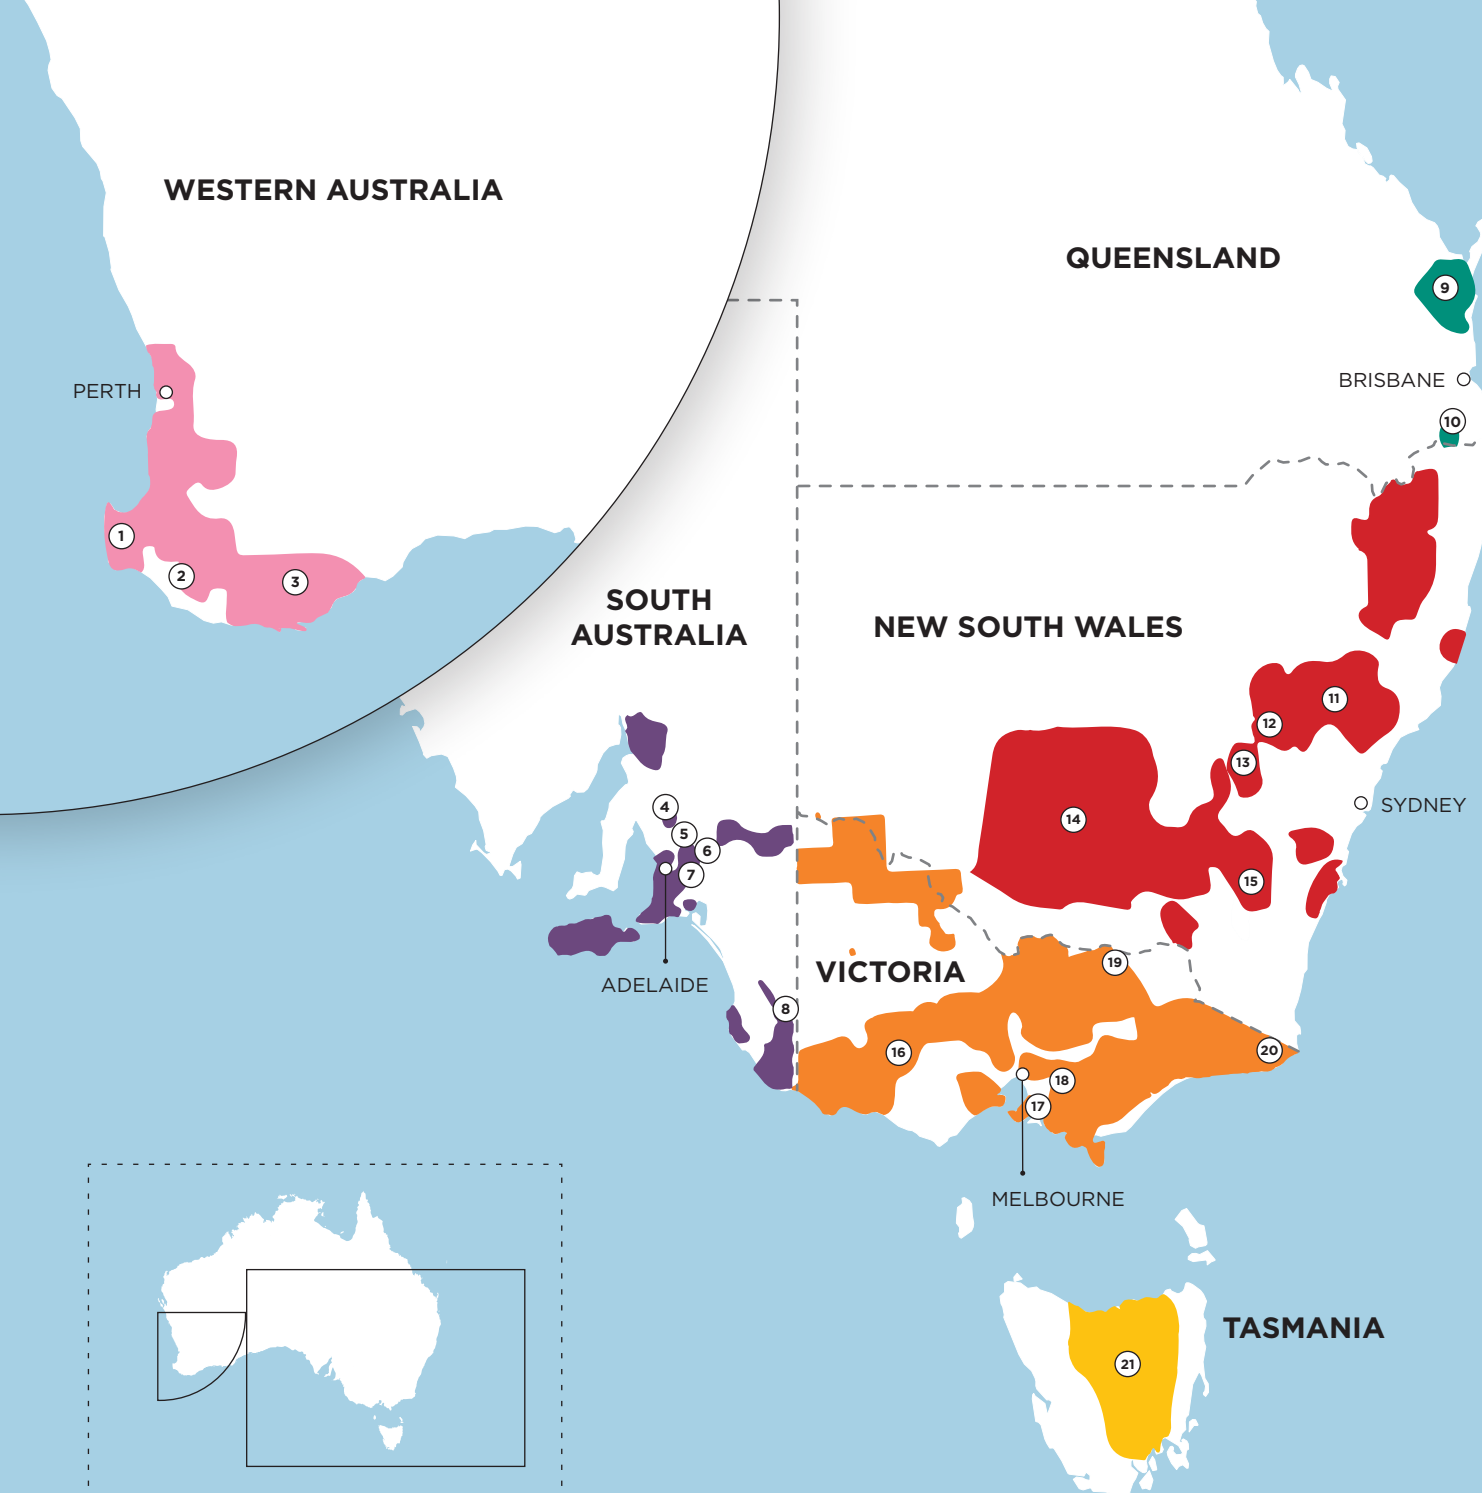

WINE REGION MAP OF AUSTRALIA

WESTERN AUSTRALIA

- ① Margaret River
Cabernet Sauvignon, Merlot, Shiraz, Chardonnay, Semillon, Sauvignon Blanc
- ② Pemberton
Chardonnay, Sauvignon Blanc, Pinot Noir
- ③ Great Southern
Cabernet Sauvignon, Shiraz, Riesling, Chardonnay

SOUTH AUSTRALIA

- ④ Clare Valley
Riesling, Shiraz, Cabernet Sauvignon
- ⑤ Barossa Valley
Shiraz, Cabernet Sauvignon, Semillon, Chardonnay, Riesling, Merlot
- ⑥ Eden Valley
Riesling, Shiraz, Cabernet Sauvignon, Chardonnay
- ⑦ Adelaide Hills
Sauvignon Blanc, Chardonnay, Riesling, Pinot Noir

VICTORIA

- ⑯ Grampians
Shiraz, Cabernet Sauvignon, Riesling, Chardonnay

- ⑰ Mornington Peninsula
Pinot Noir, Chardonnay, Shiraz, Pinot Gris

- ⑱ Yarra Valley
Chardonnay, Pinot Noir, Cabernet Sauvignon, Shiraz

- ⑲ Rutherglen
Rutherglen Brown Muscat, Muscadelle

- ⑳ Gippsland
Pinot Noir, Cabernet Sauvignon, Chardonnay

TASMANIA

- ㉑ *Riesling, Chardonnay, Pinot Noir*